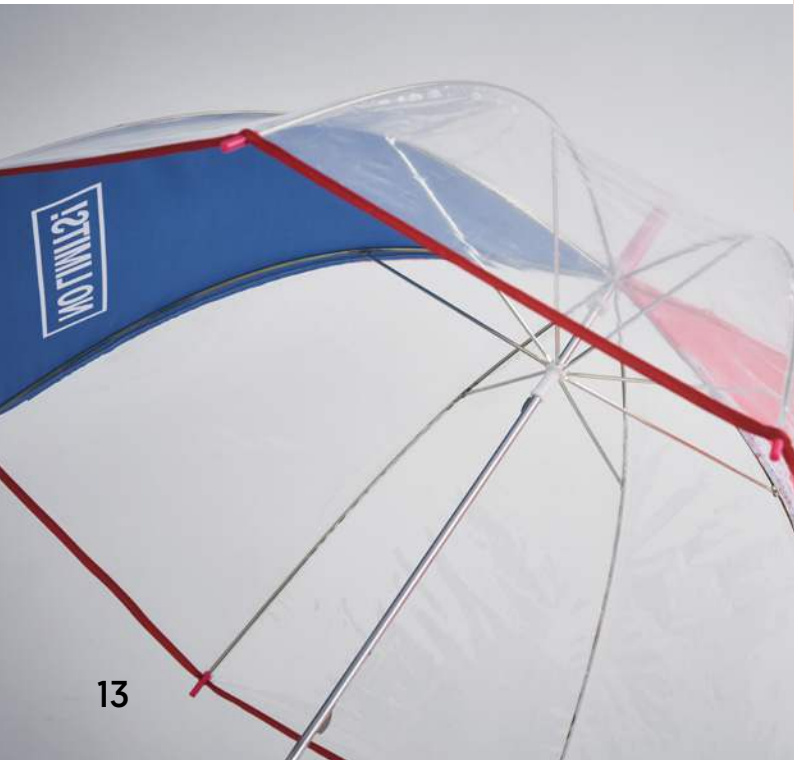

FULLY CUSTOMISED GOLF UMBRELLAS

MPGT02

MU9003

30"

Premium windproof golf umbrella. 30 inch (dia. 132cm). With fiberglass shaft and ribs. Plastic tips, manual opening and EVA handle.

MU9001

30"

30 inch (dia. 132cm) golf umbrella. Black plated metal shaft and double ribs. Plastic tips, manual opening and EVA handle.

50 MO2167 23"
MO0

23 inch with metal shaft and white fiberglass ribs. Plastic tips, manual opening and rubberized plastic handle.

TRANSPARENT UMBRELLA

Your design transparent umbrella. Choose the colour of the handle, top and add 1 or more all over printed panels.

Delivery time from 5 weeks.

MU4004

40 inch / Ø200cm Beach umbrella.
Maximum height is 2.2 meters.

FULLY CUSTOMIZED - UMBRELLAS & REFLECTIVES